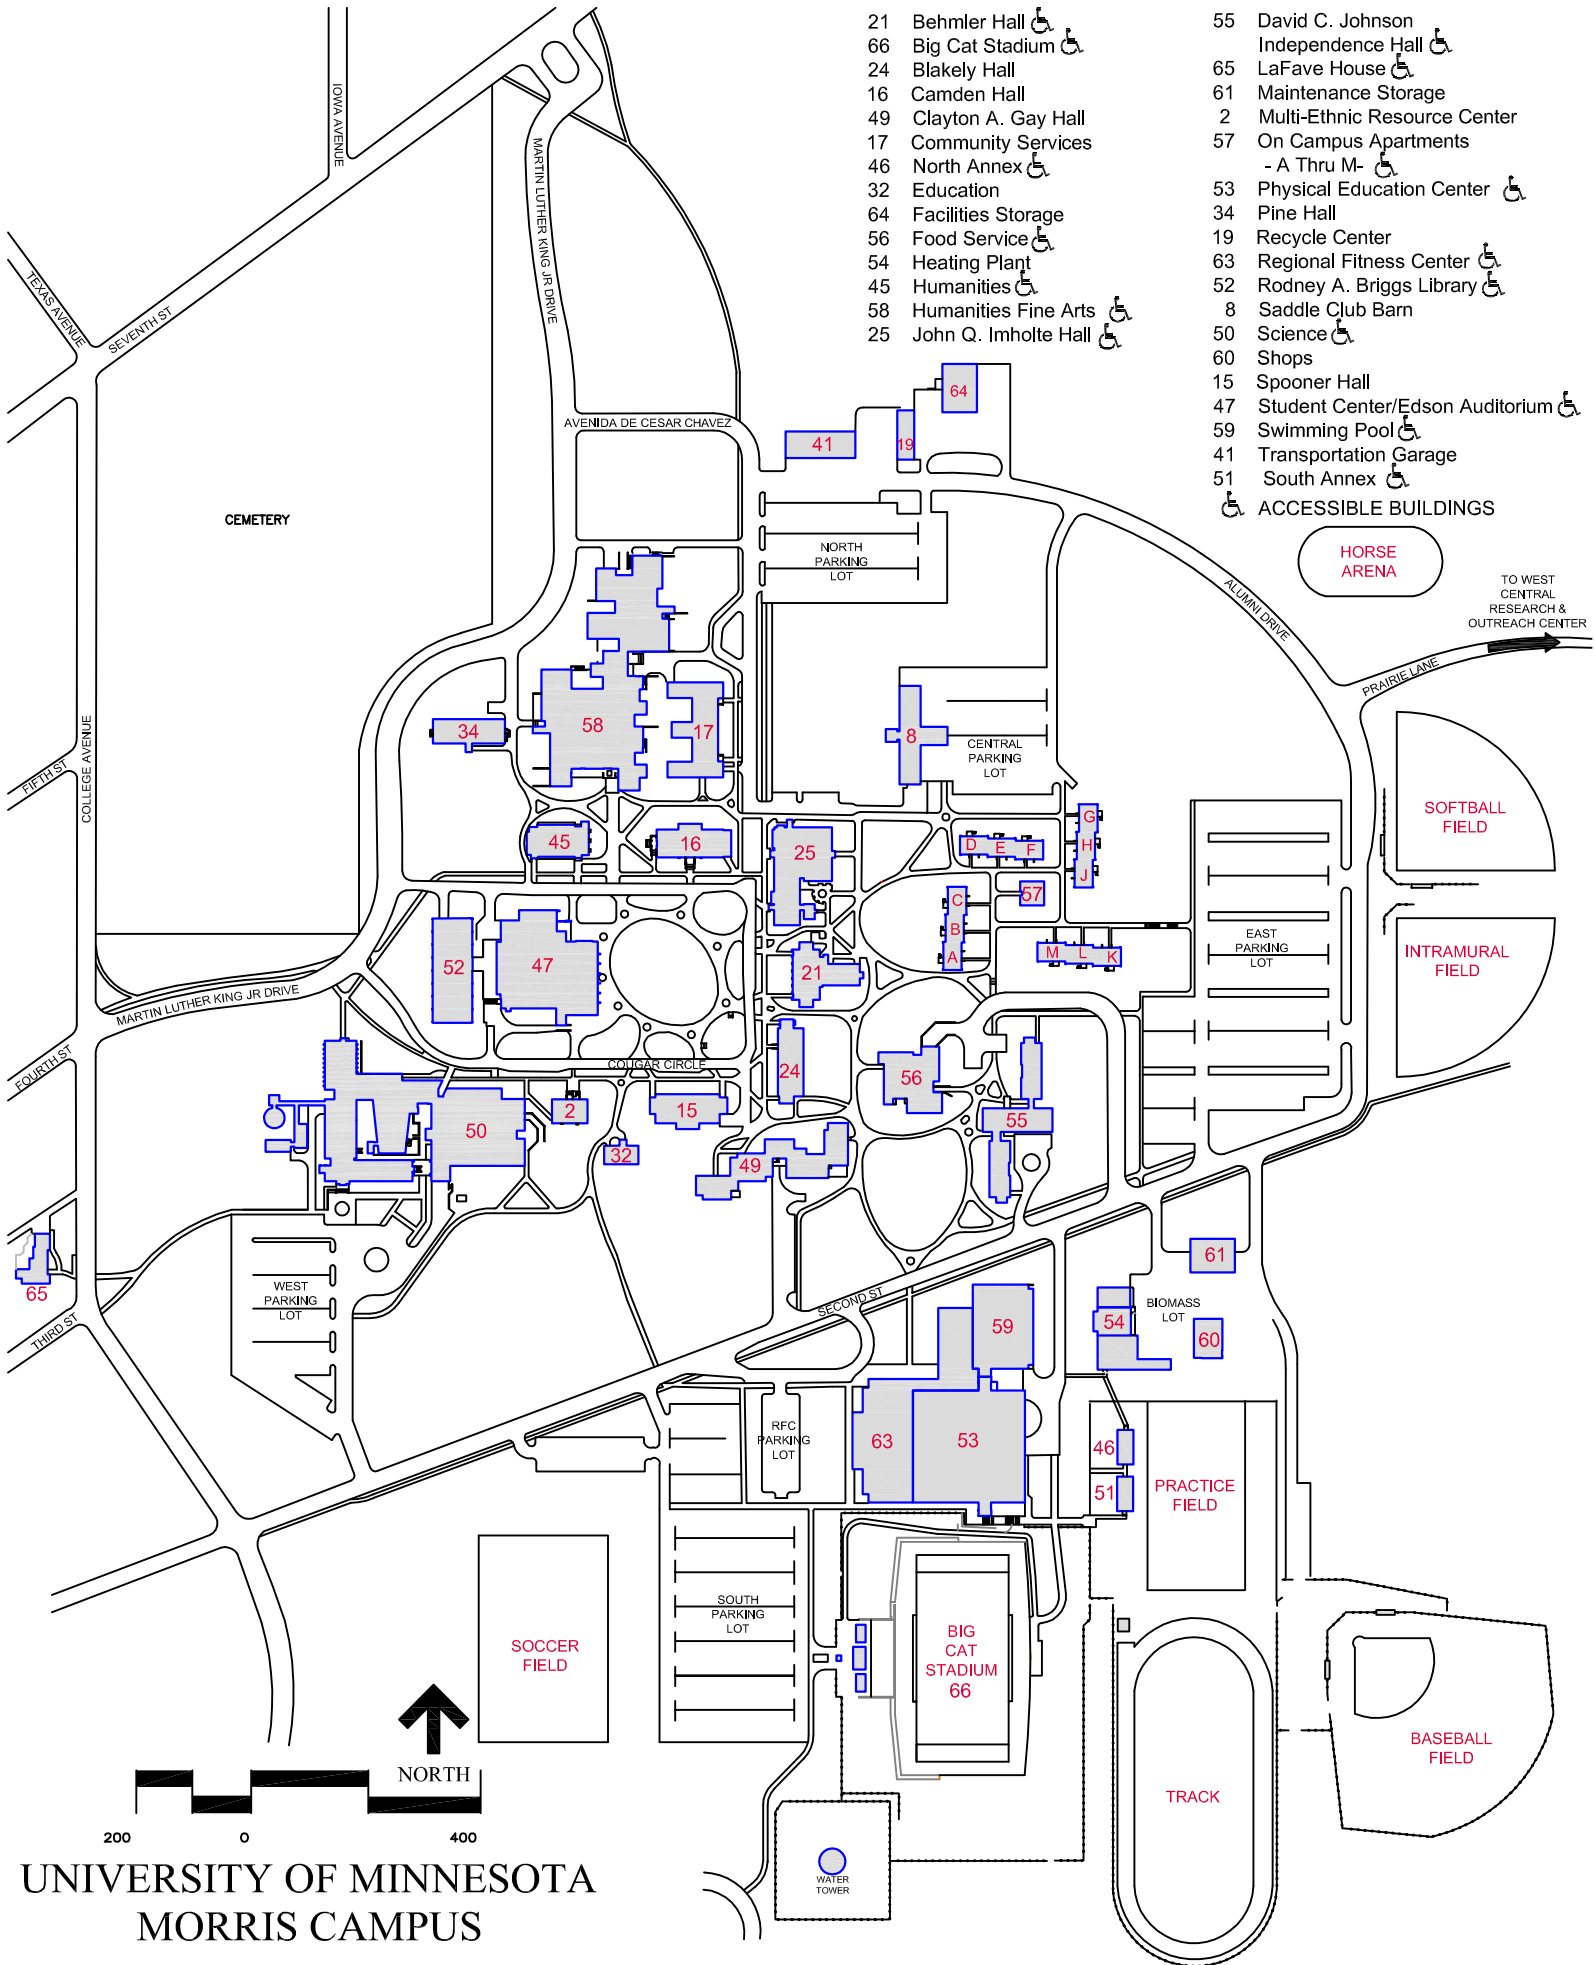

- 21 Behmler Hall
- 66 Big Cat Stadium
- 24 Blakely Hall
- 16 Camden Hall
- 49 Clayton A. Gay Hall
- 17 Community Services
- 46 North Annex
- 32 Education
- 64 Facilities Storage
- 56 Food Service
- 54 Heating Plant
- 45 Humanities
- 58 Humanities Fine Arts
- 25 John Q. Imholte Hall
- 55 David C. Johnson
- Independence Hall
- 65 LaFave House
- 61 Maintenance Storage
- 2 Multi-Ethnic Resource Center
- 57 On Campus Apartments - A Thru M-
- 53 Physical Education Center
- 34 Pine Hall
- 19 Recycle Center
- 63 Regional Fitness Center
- 52 Rodney A. Briggs Library
- 8 Saddle Club Barn
- 50 Science
- 60 Shops
- 15 Spooner Hall
- 47 Student Center/Edson Auditorium
- 59 Swimming Pool
- 41 Transportation Garage
- 51 South Annex
- ACCESSIBLE BUILDINGS

UNIVERSITY OF MINNESOTA  
MORRIS CAMPUS